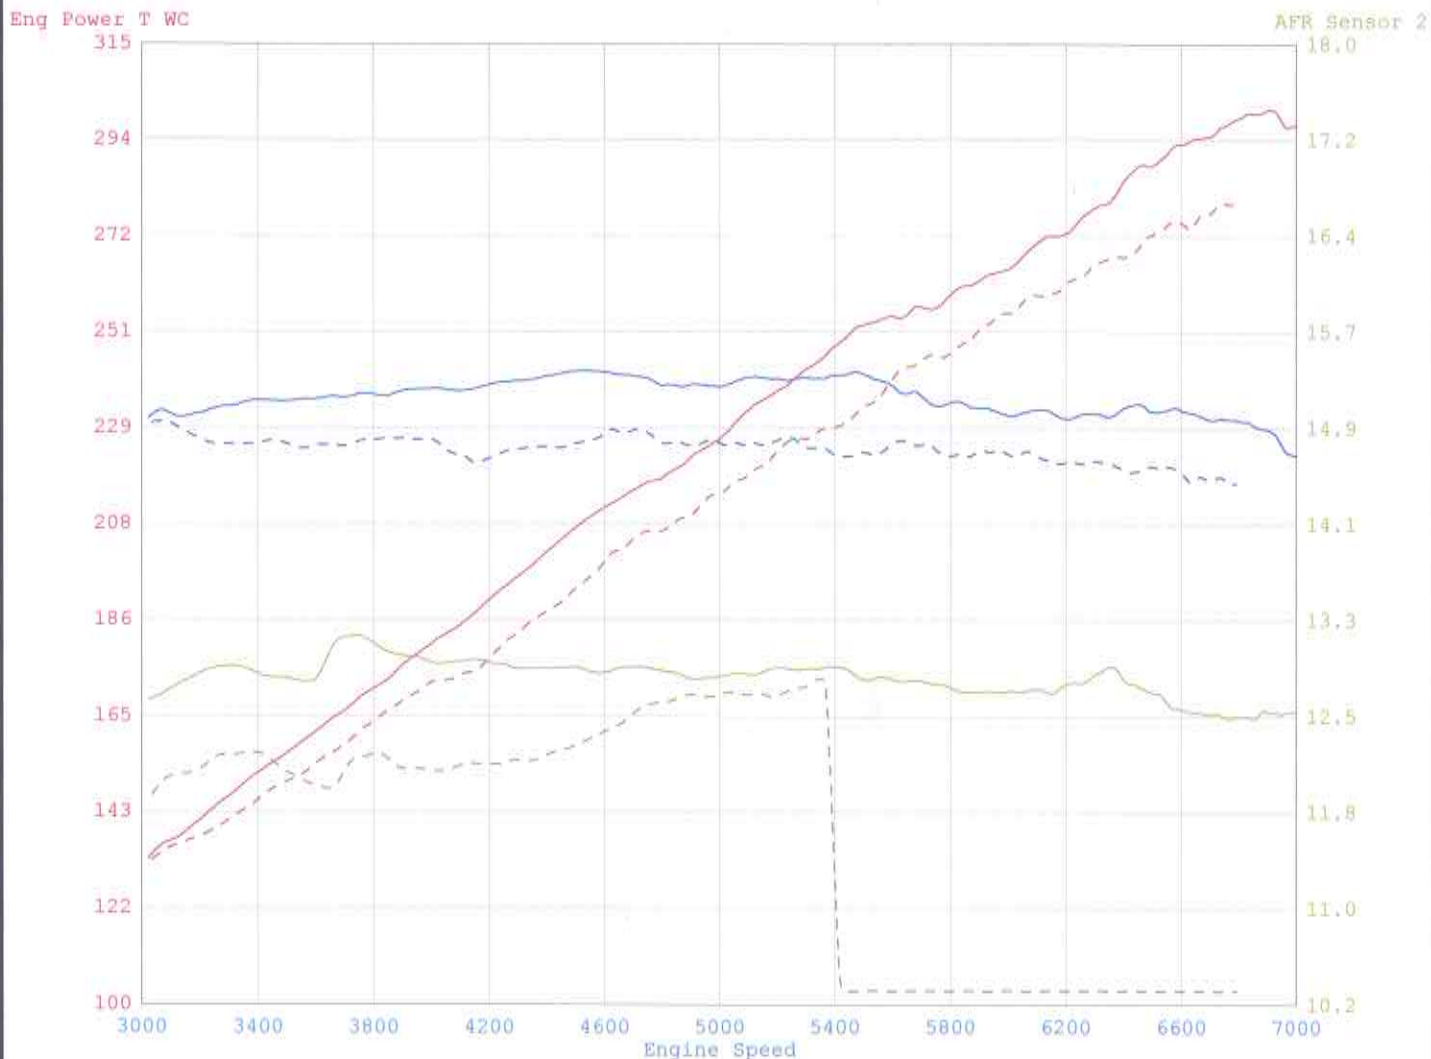

Run#	License	Owner	Acquired	Test Comments
1	XSL-6939	CHRISTE	09/20 22:56:37	
2	XSL-6939	CHRISTE	09/19 15:58:40	
3				

Channel / Run	Min			Max			Avg		
	1	2	3	1	2	3	1	2	3
Eng Torque T WC (Ft-Lb)	223	216	3	242	231	3	235	224	3
Eng Power T WC (HP)	133	132	3	300	280	3	233	217	3
AFR Sensor 2 (Ratio)	12.5	10.3	3	13.2	12.8	3	12.8	11.4	3