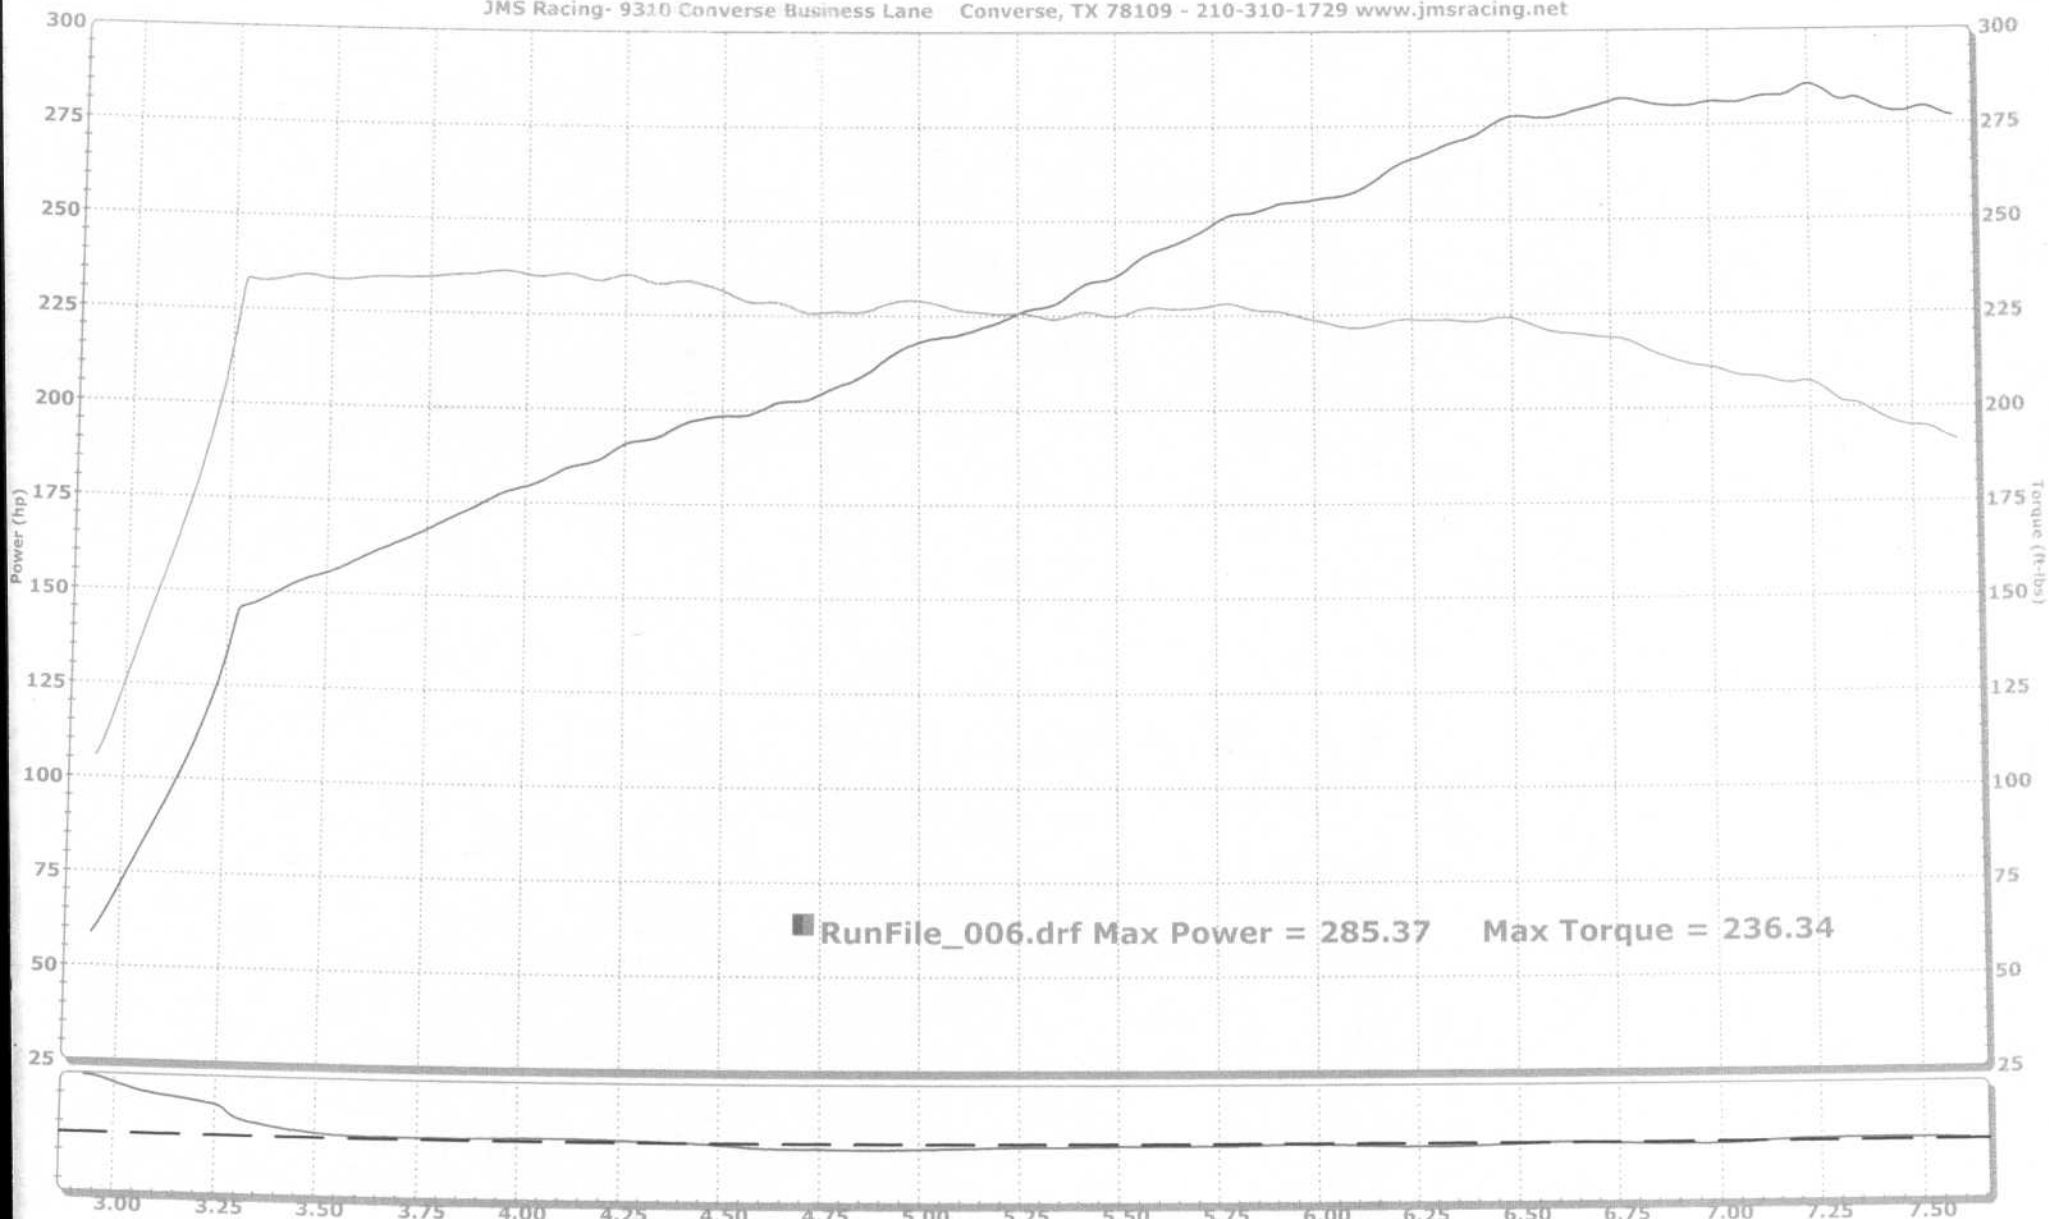

CF: STD Smoothing: 5

JMS Racing- 9310 Converse Business Lane Converse, TX 78109 - 210-310-1729 www.jmsracing.net

RunFile\_006.drf - 11/21/2011 6:26:36 PM Run Type: RC Run Conditions: 83.25 °F, 29.35 in-Hg, Humidity: 60%, STD: 1.05  
Max Power = 285.37 Max Torque = 236.34