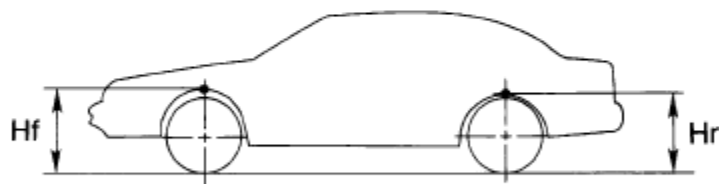

26mm
1.02in

36mm
1.41in

SERVICE DATA AND SPECIFICATIONS (SDS)

< SERVICE DATA AND SPECIFICATIONS (SDS)

Item	Standard	
Wheel size	17 inch	18 inch
Rear (Hr)	720 mm (28.35 in)	724 mm (28.50 in)

SFA818A

Measure value under unladen* conditions.

*: Fuel, engine coolant and lubricant are full. Spare tire, jack, hand tools and mats are in designated positions.