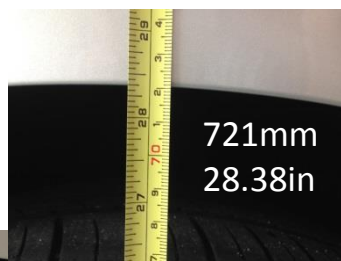

26mm
1.02in

36mm
1.41in

SERVICE DATA AND SPECIFICATIONS (SDS)

< SERVICE DATA AND SPECIFICATIONS (SDS)

Item	Standard	
Wheel size	17 inch	18 inch
Rear (Hr)	720 mm (28.35 in)	724 mm (28.50 in)

SFA818A

Measure value under unladen* conditions.